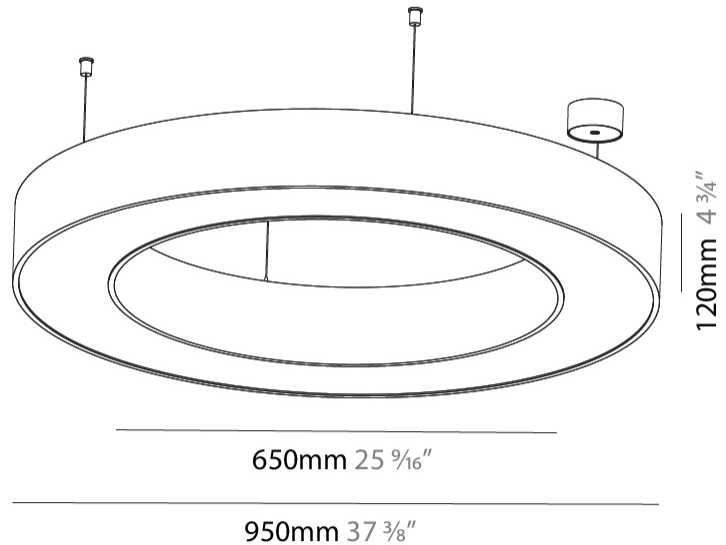

GENERAL

Series: Glorious
Subseries: Glorious
Brand: Prolight
Division: Architectural
Mounting Type: Suspension
Mounting Location: Ceiling
Subcategory: Ambient

PHYSICAL

Shape: Round
Diameter (mm): 950
Diameter (in): 37 ³/₈
Height (mm): 120
Height (in): 4 ³/₄
Max. Overall Height (mm): 2120
Max. Overall Height (in): 83 ⁷/₁₆
Light Distribution: Direct
Weight (kg): 9.172
Weight (lbs): 20.22
Diffuser: [PMMA - Opal or Micro-Prism](#)
Fixture Finish: [SSR / BKV / CWI / CRY / HAB / UFT / ITA / RUA / FTG / MYG / LOD / PUS / FRO / FUP / KIA / POP / BLS / SPG / MEY / GOH / GUM / CHC / COM / ABZ / JAG / OBR / MOS / ROR](#)
Fixture Material: Aluminum

ELECTRICAL

Lamp Type: LED (Zhaga Standard)
Input Wattage (W): 45
Total Output Wattage (W): 36 / 28.8 (3500K)
Dimming: [Non-Dimming / Phase Dimming (120Vac only) / 0-10V Dimming](#)
Driver Included: Yes
Driver Location: Integrated
Driver Type: Constant Current
Driver Class: Class 2
Input Voltage (V): 120 - 277
Constant Current (MA): 350 / 900 (3500K)

LED

Color Temperature (°K): [3000 / 3500 / 4000](#)
Max. Delivered Lumen (lm): 4150 / 4302 / 4390
CRI: >80 CRI
Efficiency (%): 65
Lamp Life (hrs): 50000

OPTICAL

RATINGS AND CERTIFICATIONS

Certified By: Certified for North American Standards
IP rating: IP20